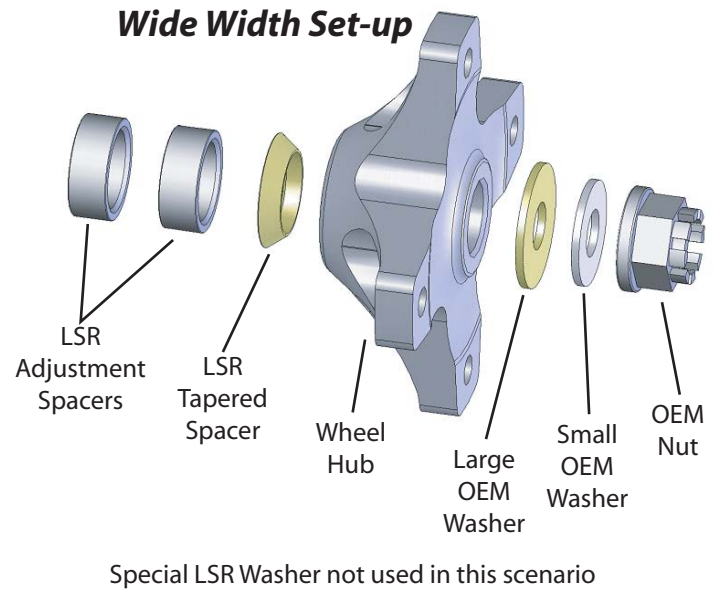

Polaris Predator and Outlaw Axle Wheel Hub Installation Details

Your wheel hubs need to be installed as shown below. Note we include special washers so you can run your wheel hubs narrower, so the hub won't wear out prematurely with the thin surface area of the adjustment spacer. Always check to make sure the wheel hubs aren't loose.

LONE STAR RACING - 1424 E. BROADWAY RD. PHOENIX, AZ 85040
1-800-4LS-RACE WWW.LSRACING.COM

Polaris Predator and Outlaw Axle Wheel Hub Installation Details

Your wheel hubs need to be installed as shown below. Note we include special washers so you can run your wheel hubs narrower, so the hub won't wear out prematurely with the thin surface area of the adjustment spacer. Always check to make sure the wheel hubs aren't loose.