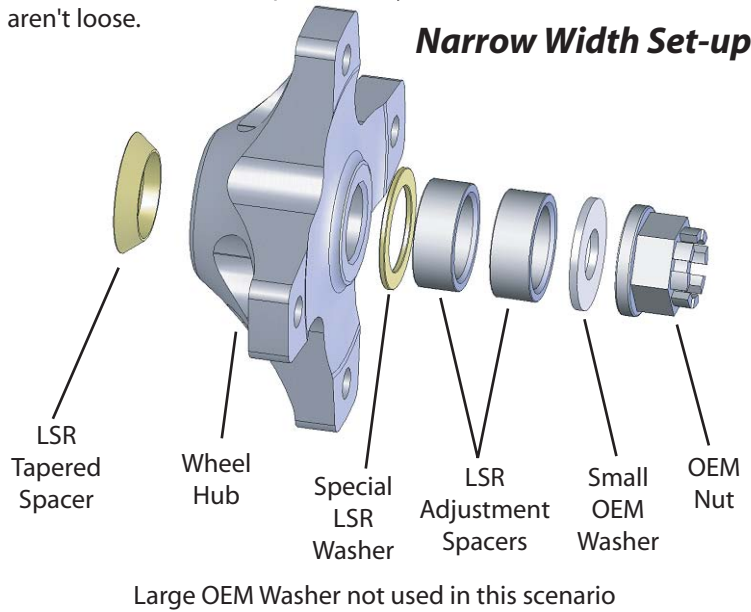

Polaris Predator and Outlaw Axle Wheel Hub Installation Details

Your wheel hubs need to be installed as shown below. Note we include special washers so you can run your wheel hubs narrower, so the hub won't wear out prematurely with the thin surface area of the adjustment spacer. Always check to make sure the wheel hubs aren't loose.

LONE STAR RACING - 1424 E. BROADWAY RD. PHOENIX, AZ 85040
1-800-4LS-RACE WWW.LSRACING.COM

Polaris Predator and Outlaw Axle Wheel Hub Installation Details

Your wheel hubs need to be installed as shown below. Note we include special washers so you can run your wheel hubs narrower, so the hub won't wear out prematurely with the thin surface area of the adjustment spacer. Always check to make sure the wheel hubs aren't loose.