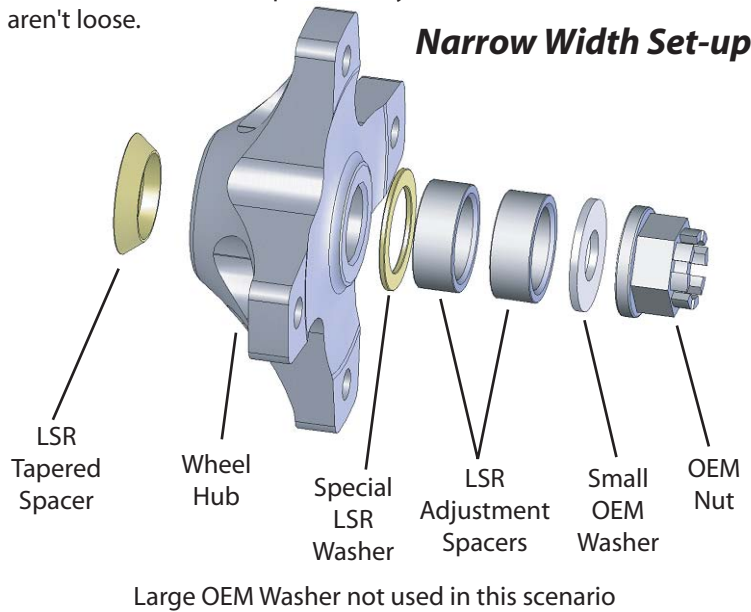

Polaris Predator and Outlaw Axle Wheel Hub Installation Details

Your wheel hubs need to be installed as shown below. Note we include special washers so you can run your wheel hubs narrower, so the hub won't wear out prematurely with the thin surface area of the adjustment spacer. Always check to make sure the wheel hubs aren't loose.

LONE STAR RACING - 1424 E. BROADWAY RD. PHOENIX, AZ 85040
1-800-4LS-RACE WWW.LSRACING.COM

Polaris Predator and Outlaw Axle Wheel Hub Installation Details

Your wheel hubs need to be installed as shown below. Note we include special washers so you can run your wheel hubs narrower, so the hub won't wear out prematurely with the thin surface area of the adjustment spacer. Always check to make sure the wheel hubs aren't loose.