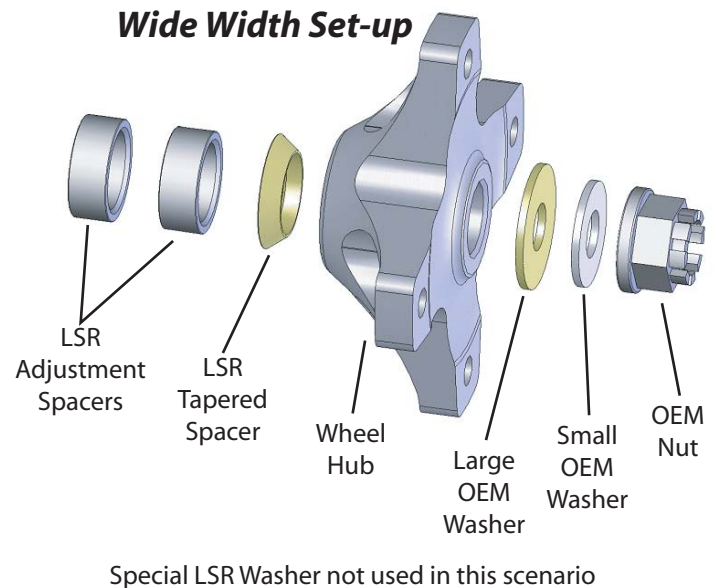

Polaris Predator and Outlaw Axle Wheel Hub Installation Details

Your wheel hubs need to be installed as shown below. Note we include special washers so you can run your wheel hubs narrower, so the hub won't wear out prematurely with the thin surface area of the adjustment spacer. Always check to make sure the wheel hubs aren't loose.

LONE STAR RACING - 1424 E. BROADWAY RD. PHOENIX, AZ 85040
1-800-4LS-RACE WWW.LSRACING.COM

Polaris Predator and Outlaw Axle Wheel Hub Installation Details

Your wheel hubs need to be installed as shown below. Note we include special washers so you can run your wheel hubs narrower, so the hub won't wear out prematurely with the thin surface area of the adjustment spacer. Always check to make sure the wheel hubs aren't loose.